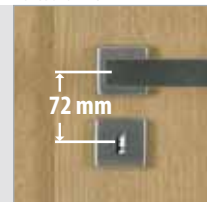

Rozteč zámku