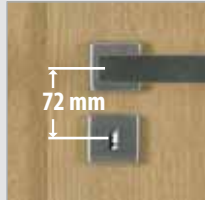

Rozteč zámků