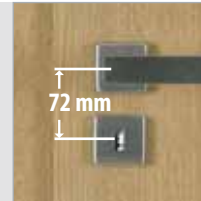

Rozteč zámku