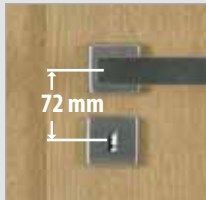

Rozteč zámku